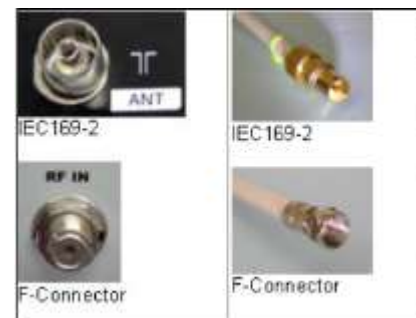

Installing DTT signal boosters

Re-positioning the reception antenna to a suitable position/direction

Using appropriate signal cables and connection arrangements

The screenshot shows the homepage of the Digital TV website. At the top, it features the Government of the Hong Kong Special Administrative Region logo and the text "Digital TV". Navigation links for "GovHK香港政府一站通", "繁體版", and "簡體版" are present, along with a search bar and "Site Map" link. The main banner area includes a "Full Digital TV Broadcast" announcement for "1 December 2020" with a "Full" label. Below this is a promotional image with a man pointing and the text "仲睇緊模擬電視? 立即行動!" and "Still watching analogue TV? Act Now!". A "What's New" section lists two dates for analogue TV switch-off: "01-11-2020" (30 days left) and "02-10-2020" (60 days left). The footer contains three columns: "Full Digital TV Broadcast", "Community Care Fund Digital TV Assistance Programme", and "TV and Radio Announcement", with a "Leaflet and Poster" link at the bottom right.