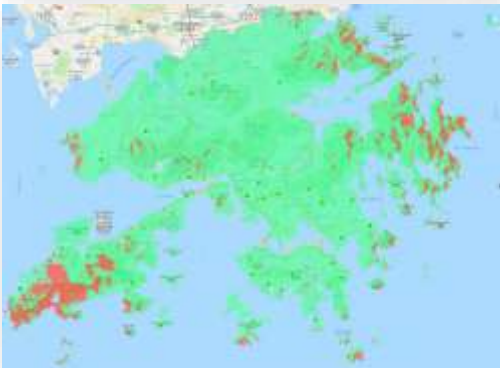

3.3 Installers are advised to point the television aerial to the DTT station from which the DTT signals are sufficient to produce the best quality of DTT services.

FTTB/H Service **FTTB**

Back to Search Results

Map Satellite

WU CHUNG HOUSE, 213, QUEEN'S ROAD EAST, WAN CHAI
灣仔區皇后大道東213號胡忠大廈

DTT Service
DTT Coverage Estimate: ✓

FTTB/H Service
Building Class: FTTB

Map data ©2020 Google

Challenges of Providing Full DTT Coverage in HK

Areas with Unsatisfactory DTT Reception

Radio wave carrying DTT signals would be affected by terrain or other obstacles. Certain areas blocked by hilly terrain or far away from DTT transmitters may only receive a weaker DTT signal, thus affecting the quality of digital DTT reception.

Areas with unsatisfactory DTT reception are mainly located in some remote areas in Sai Kung, North District, Lantau South and other outlying islands

Field Measurements

Measures for Improvement

Using DTT receiving antenna with better reception characteristics