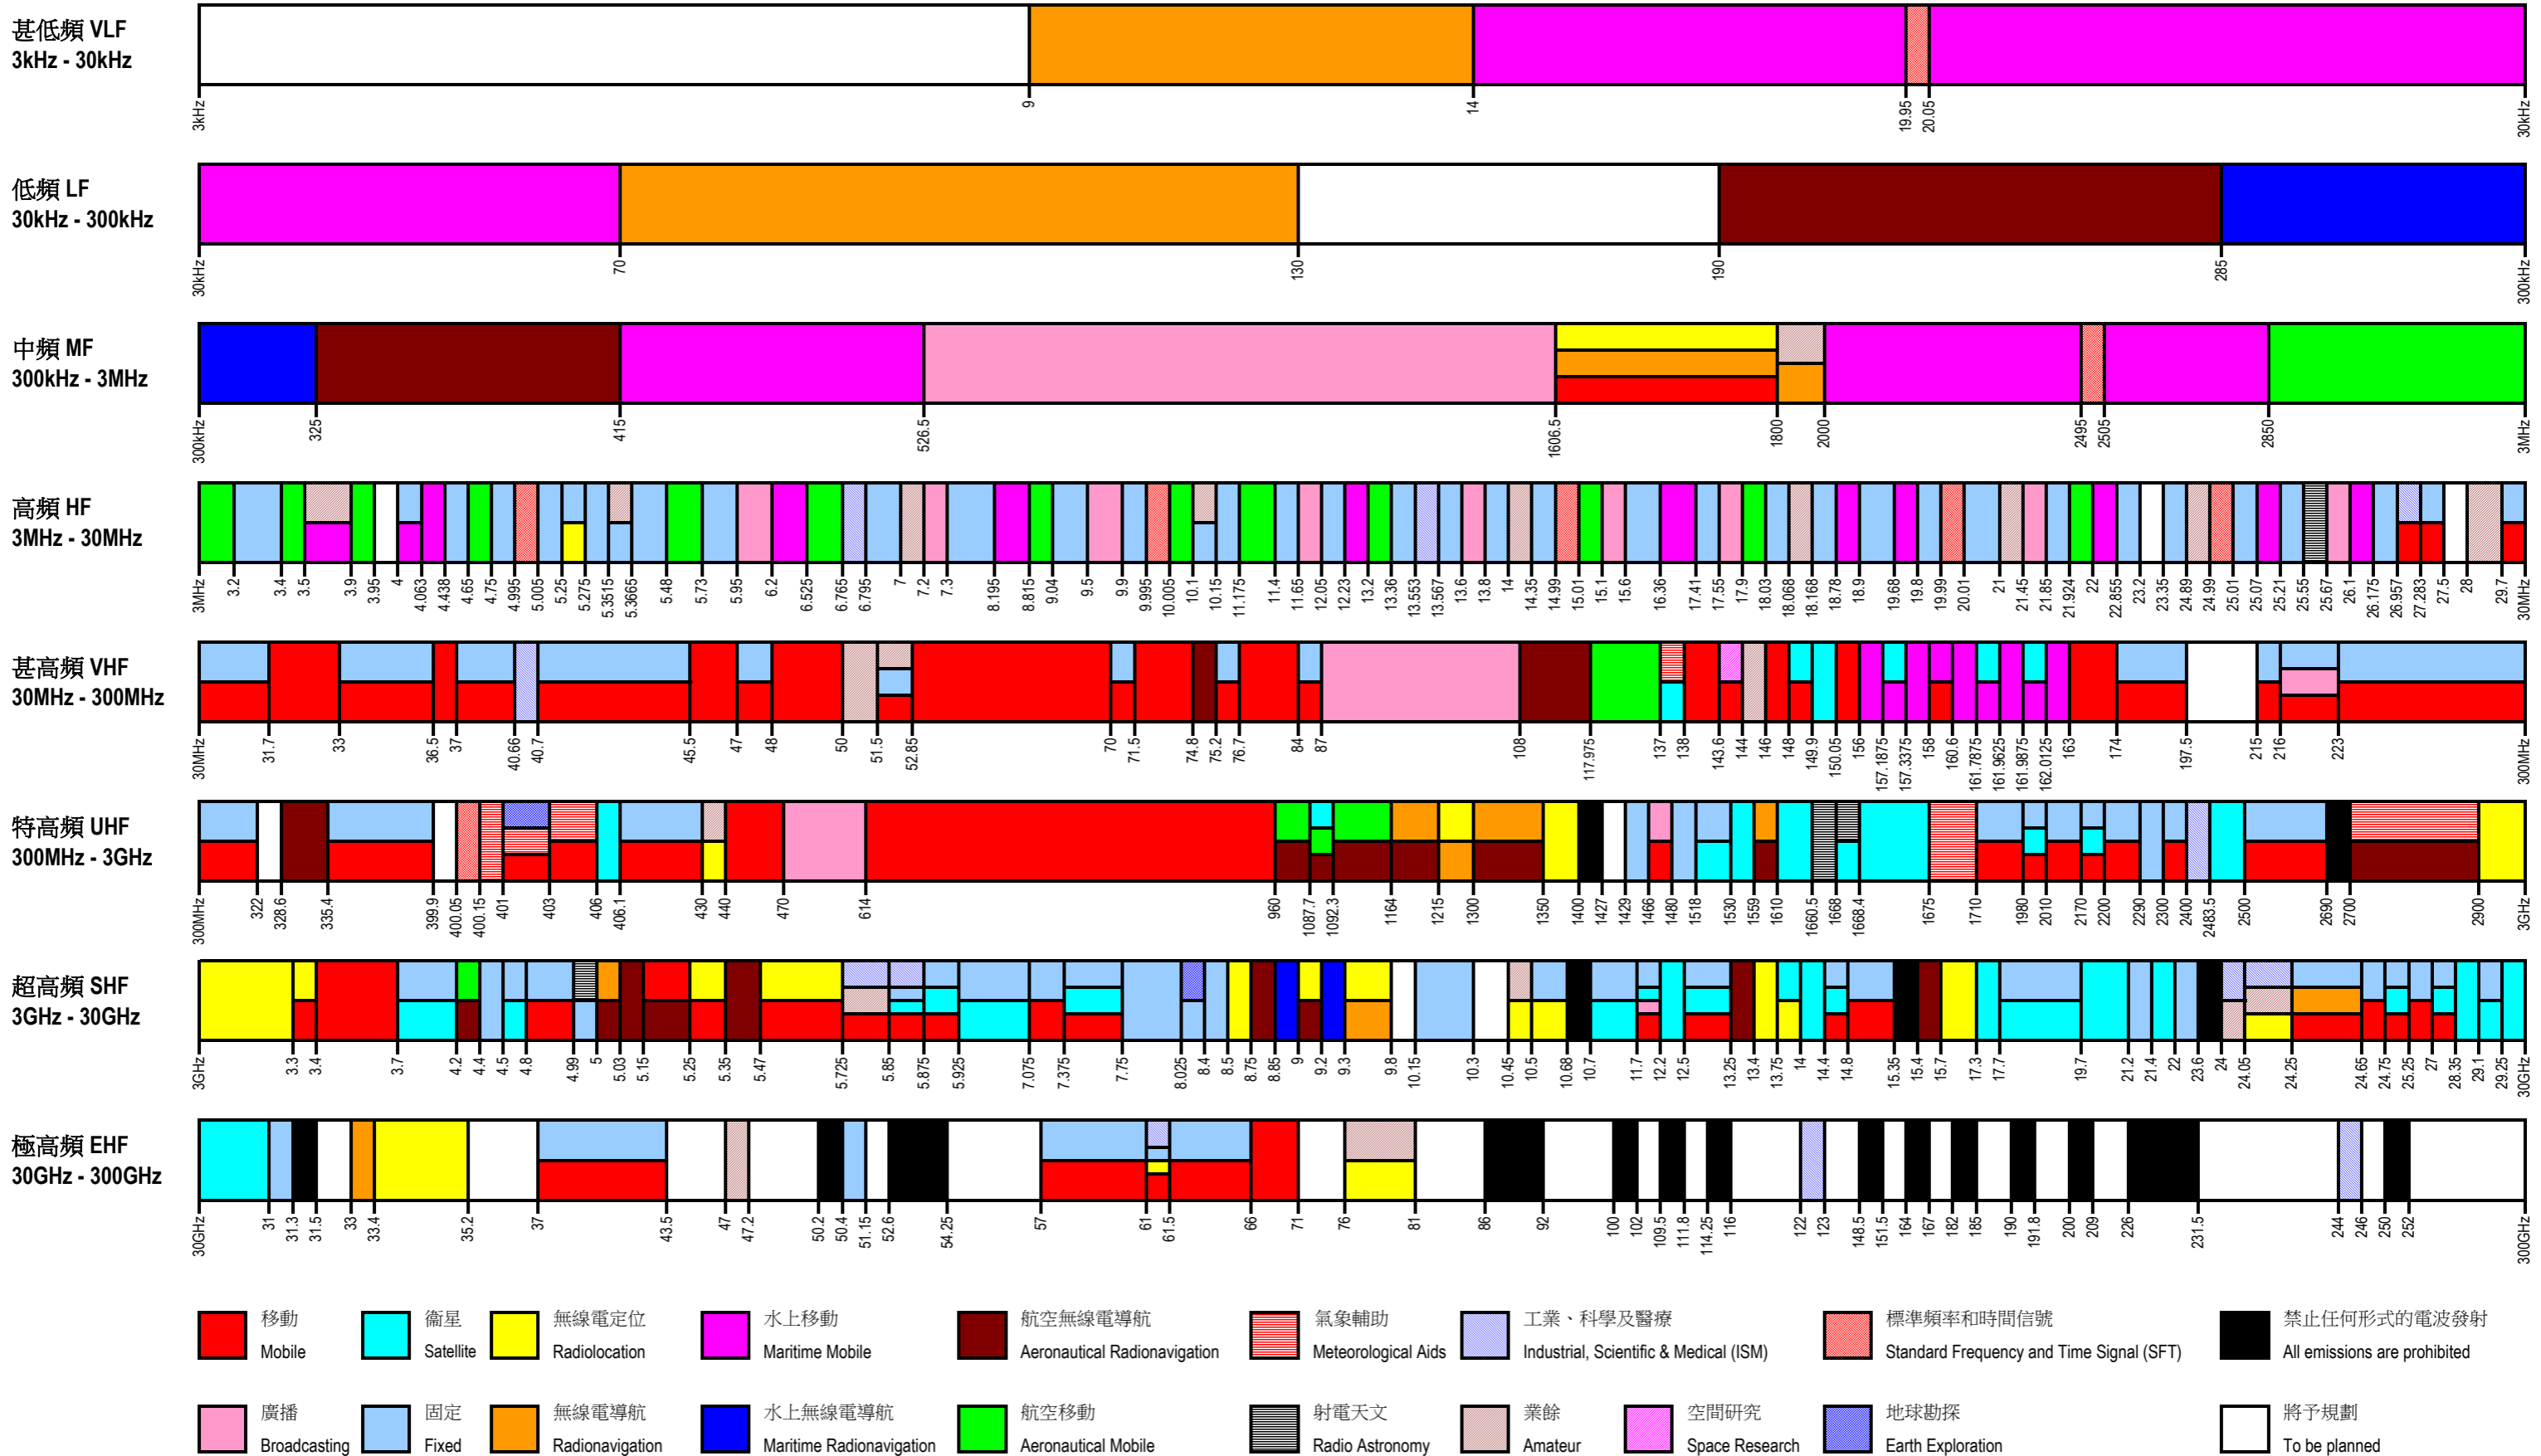

# 香港無線電頻率劃分圖

## Hong Kong Frequency Allocation Chart

註：本頻率劃分圖只供參考，詳情可參閱上載於通訊事務管理局辦公室網頁 (<http://www.ofca.gov.hk>) 的香港頻率劃分表。  
 Note: This Frequency Allocation Chart is for reference only. Details can be found in Hong Kong Table of Frequency Allocations posted at OFCA website (<http://www.ofca.gov.hk>).